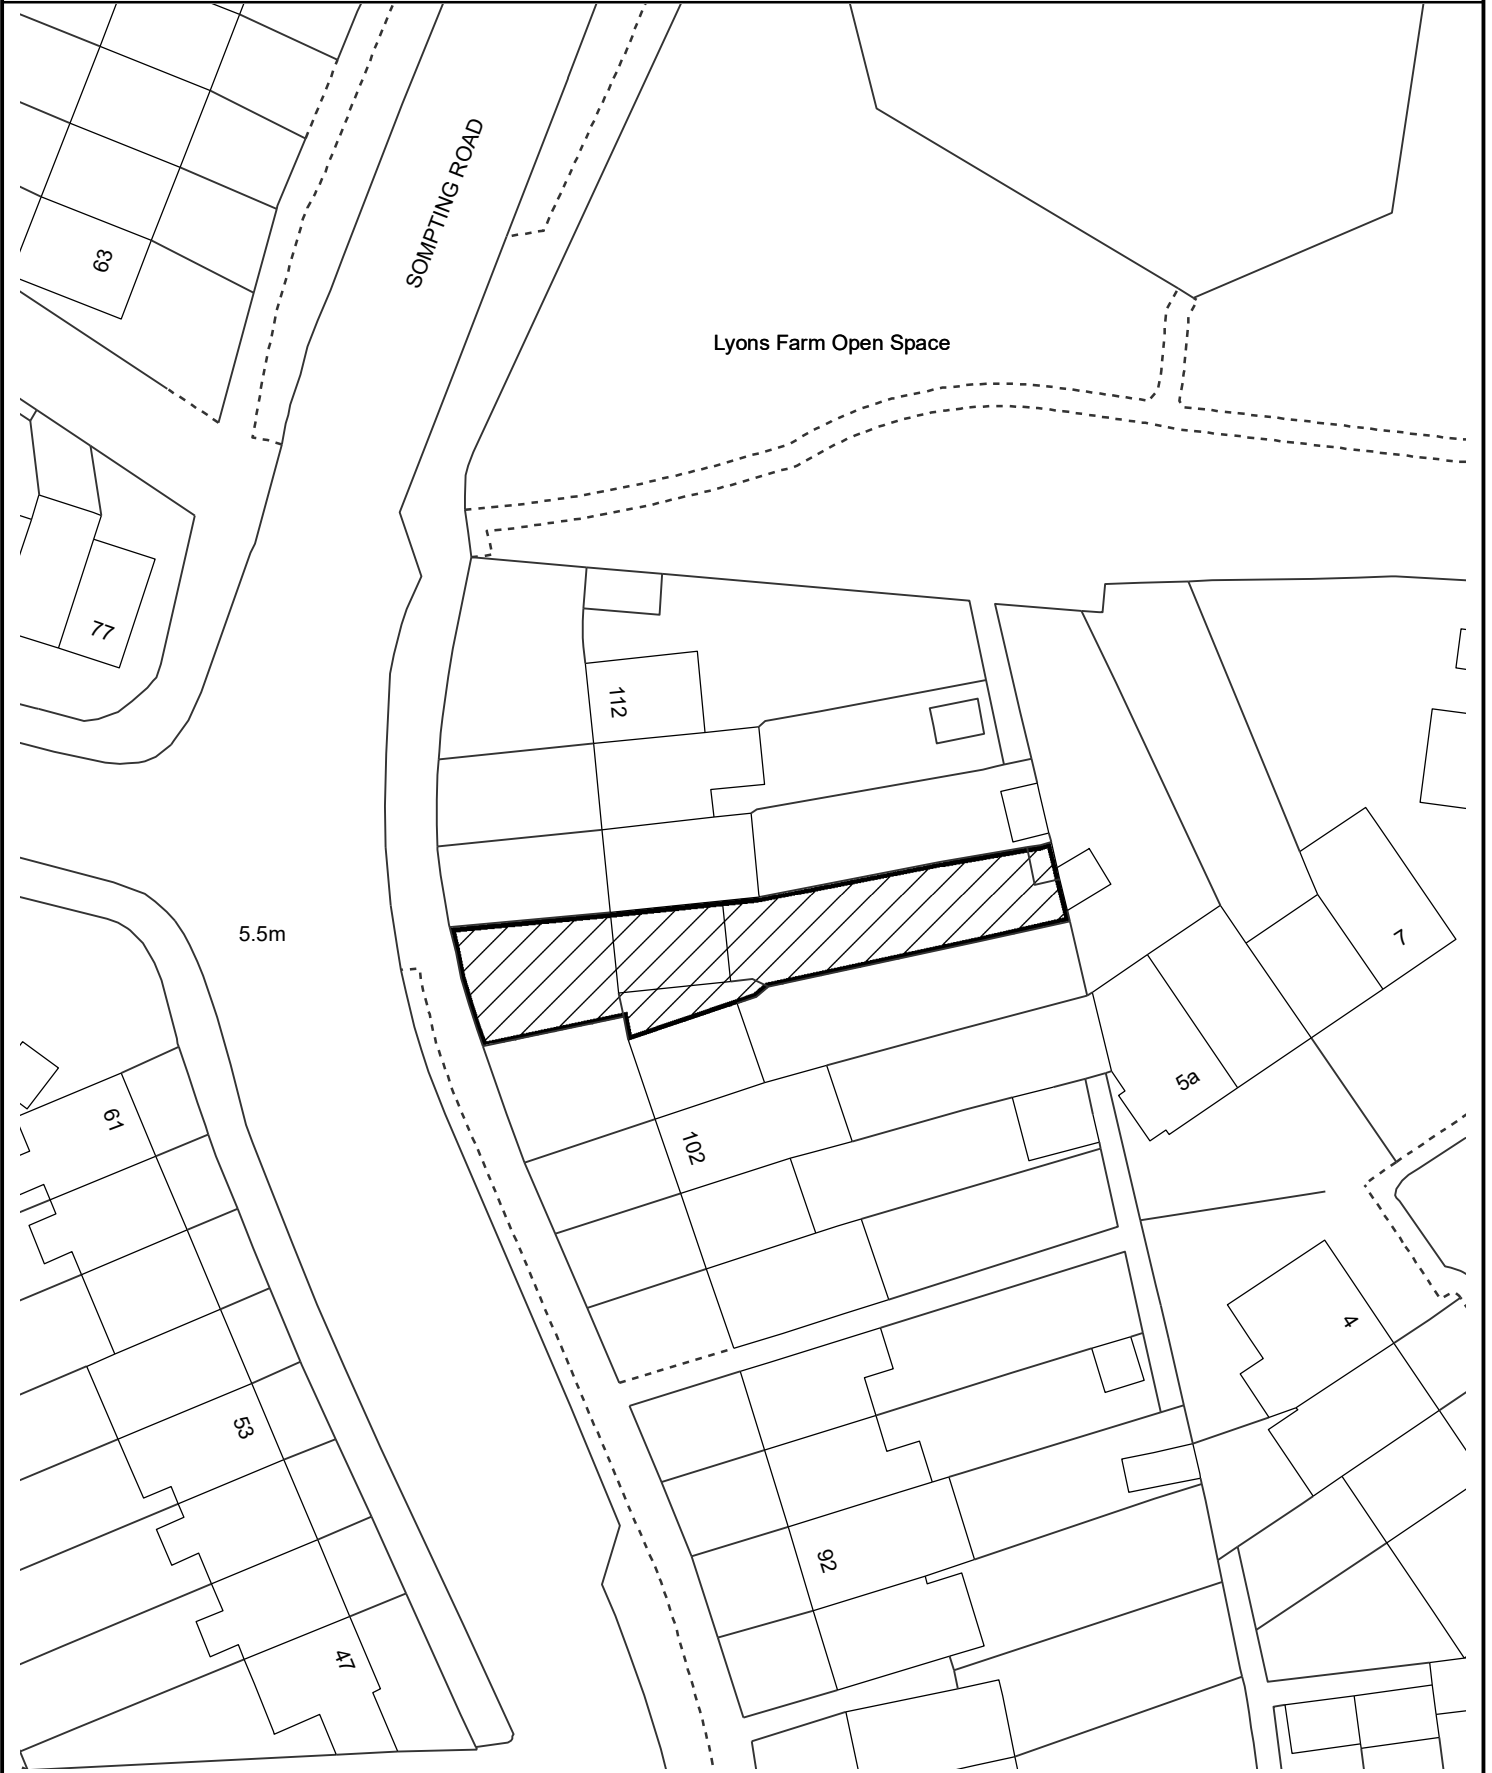

PROPERTY & ASSETS

106 Sompting Road, Worthing

Reproduced from or based upon the 2022 Ordnance Survey mapping with the permission of the Controller of HMSO (c) Crown Copyright reserved. Unauthorised production infringes Crown Copyright and may lead to prosecution. WSCC Licence 100023447.

PLAN FOR IDENTIFICATION
ONLY

Not to Scale

Property & Assets
Directorate